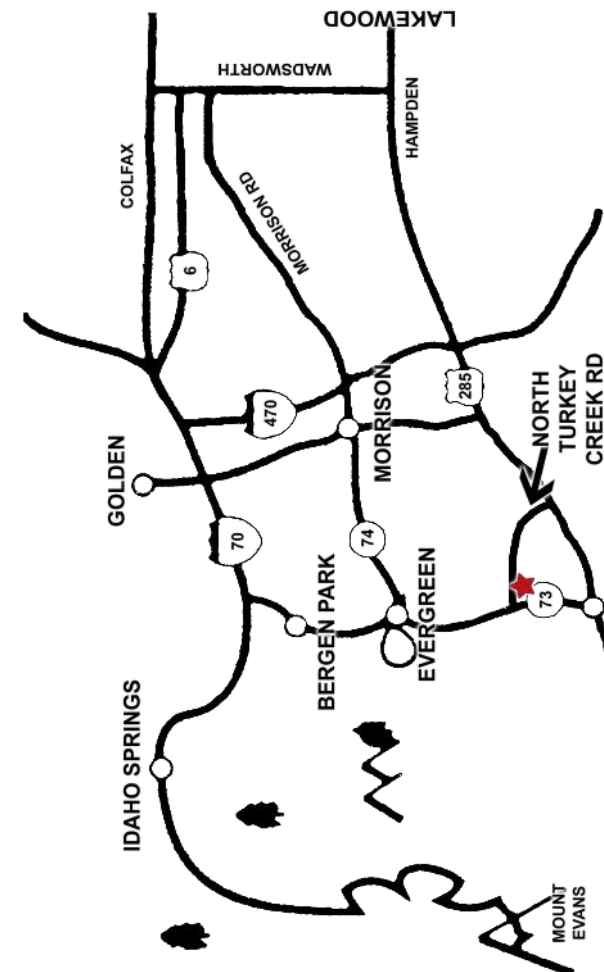

**MARKERS**

Granite and Bronze \$500.00 & up

**PICK UP-( up to 125 lbs.)**

Denver Area - 30 mile radius \$95.00 (\$1.50 per mile after 30 miles)

**SERVICES AVAILABLE**

Viewing of pet or cremation process, and visitation may have additional charge.